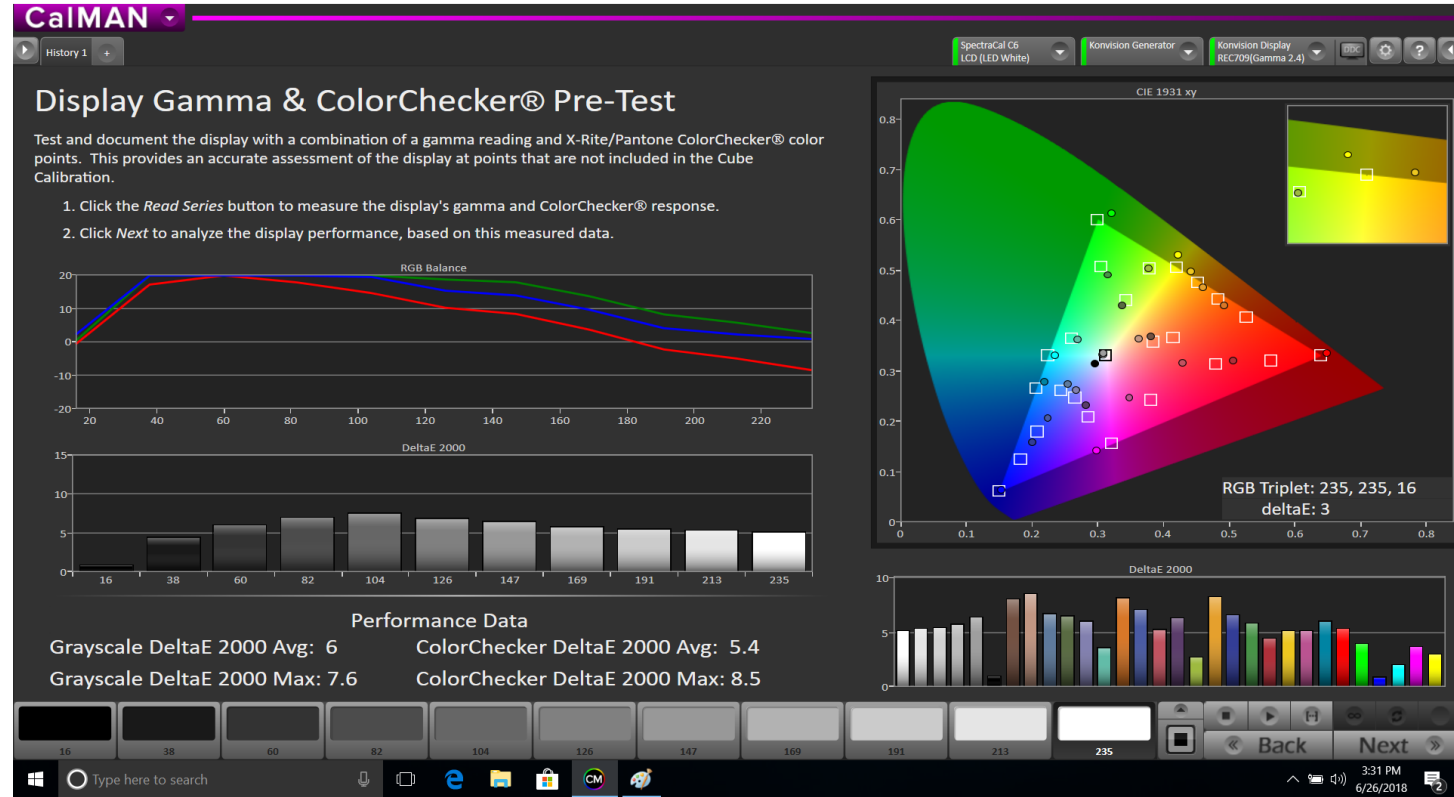

## PRE-CALIBRATION RESULTS